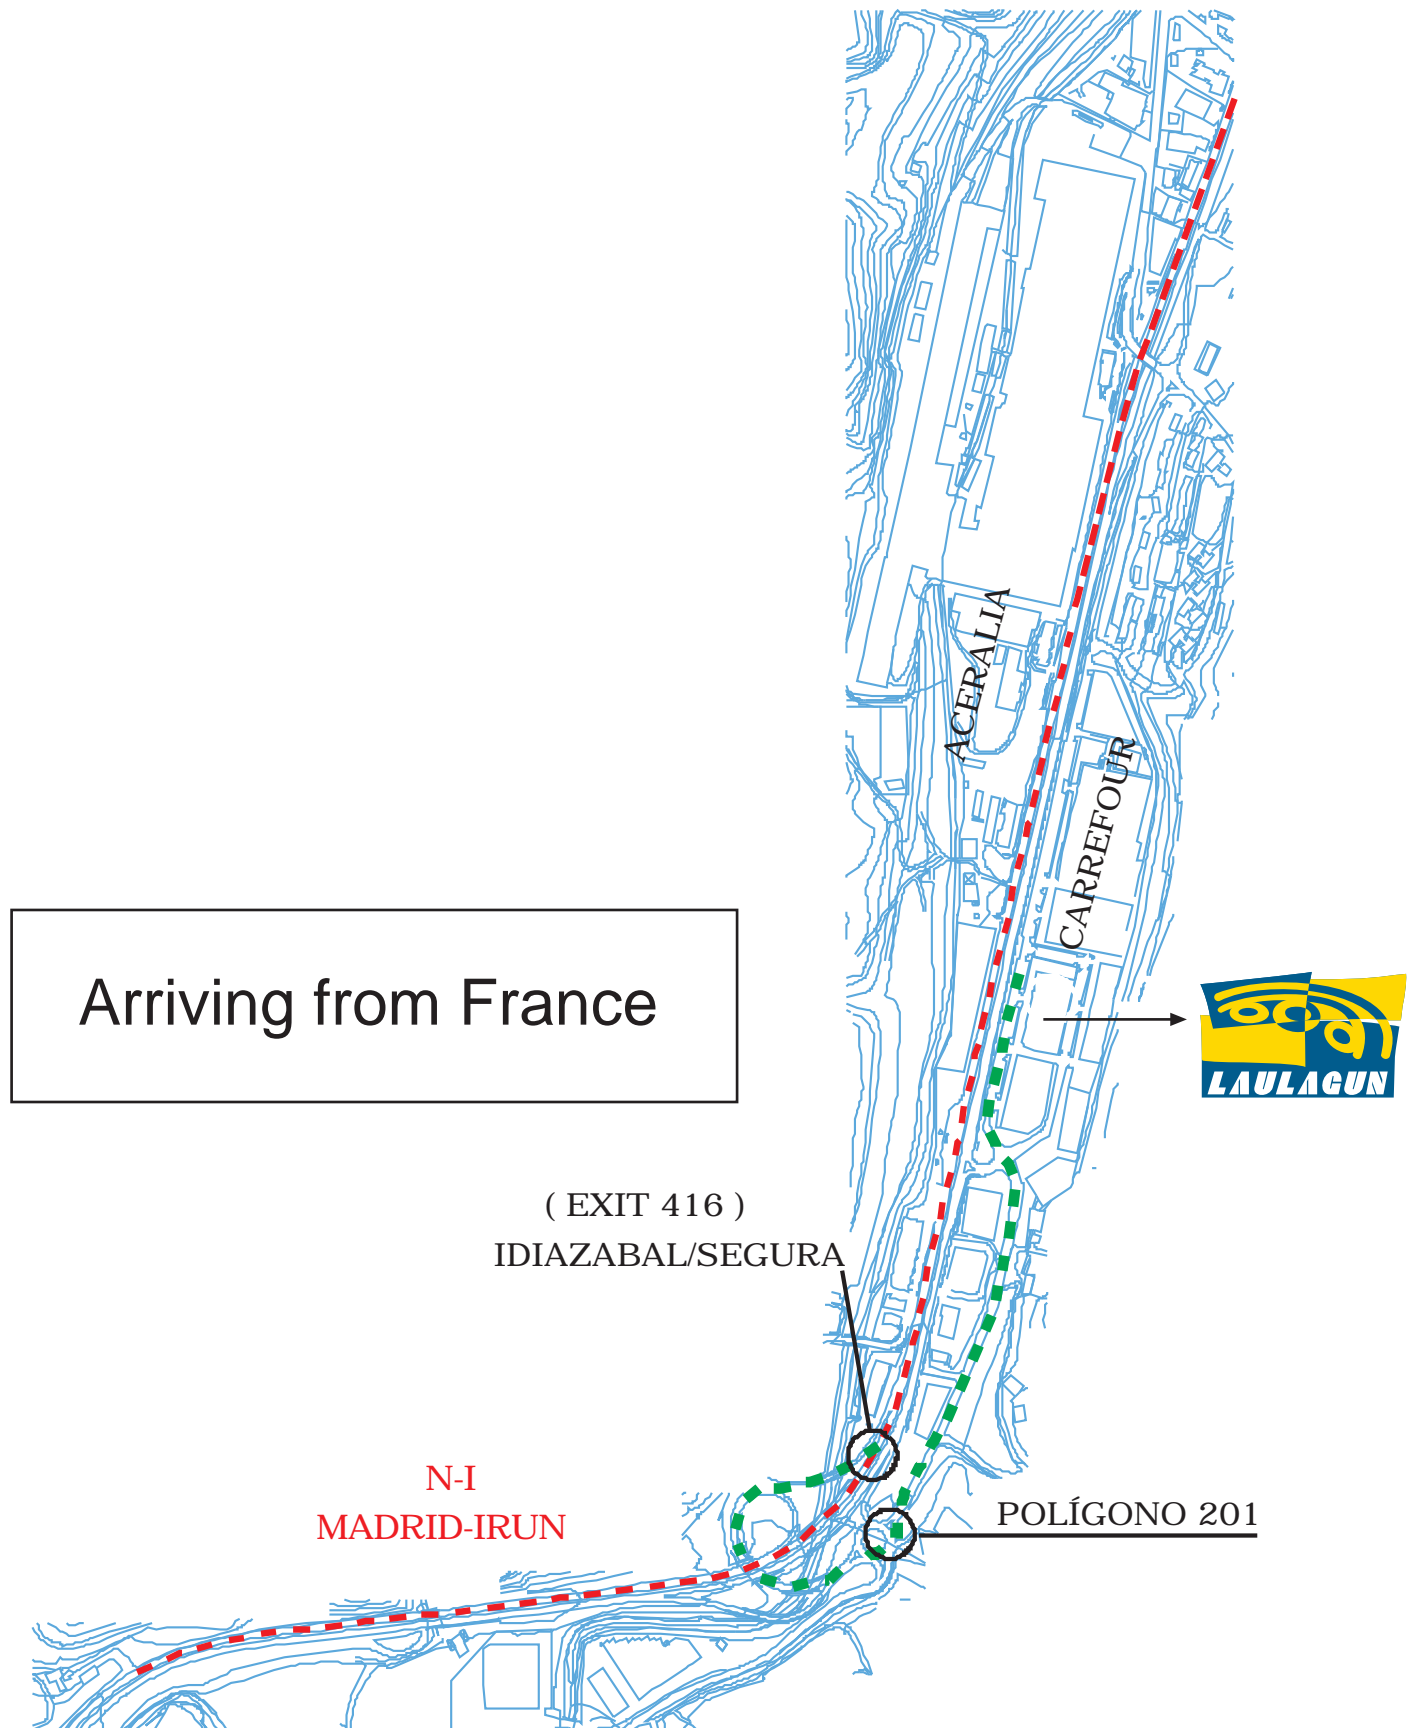

Arriving from France

(EXIT 416)
IDIAZABAL/SEGURA

N-I
MADRID-IRUN

POLÍGONO 201